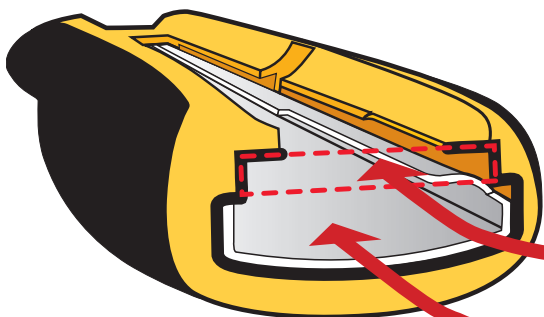

AUTO-LOCK RETRACTABLE UTILITY KNIFE BLADE REPLACEMENT (UTC-1)

(Uses SKB, RSKB and HOB Blade)

SKB-2

RSKB-2

HOB-2

For Right Handed Use!

For Left Handed Use!

OLFA®