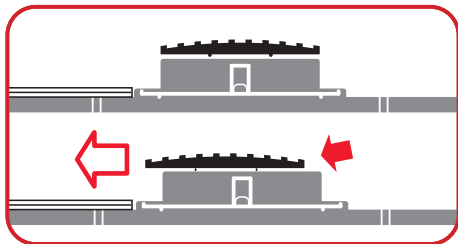

AUTO-LOCK RETRACTABLE UTILITY KNIFE BLADE REPLACEMENT (UTC-1)

(Uses SKB, RSKB and HOB Blade)

SKB-2

RSKB-2

HOB-2

For Right Handed Use!

For Left Handed Use!

OLFA®